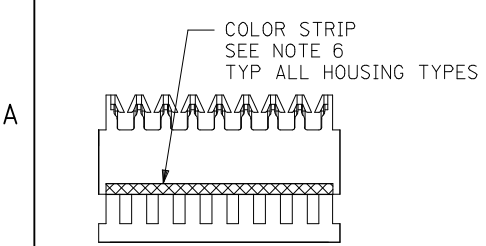

FACTORY I.D.
EC NO: UCP2009-2029
DRWN:MKIPPER 2009/02/25
CHKD:SSOUSEK 2009/02/25
APPR:FSMITH 2009/02/26
AZ7

DESCRIPTION
QUALITY SYMBOLS

GENERAL TOLERANCES (UNLESS SPECIFIED)	
	mm INCH
4 PLACES	± --- ± ---
3 PLACES	± --- ± ---
2 PLACES	± --- ± ---
1 PLACE	± --- ± ---
ANGULAR ±1/2°	
DRAFT WHERE APPLICABLE MUST REMAIN WITHIN DIMENSIONS	

DIMENSION STYLE	
MM/IN	
DRAWN BY	DATE
SAMIEC	2004/04/13
CHECKED BY	DATE
SAMIEC	2004/04/13
APPROVED BY	DATE
MARGULIS	2004/04/13
MATERIAL NO.	
SEE CHART	

SCALE	DESIGN UNITS	THIRD ANGLE PROJECTION
---	INCH	
TITLE KK 100 IDT CONNECTOR ASSEMBLY		
MOLEX INCORPORATED		
DOCUMENT NO.	SHEET NO.	
SD-7720-001	2 OF *	
THIS DRAWING CONTAINS INFORMATION THAT IS PROPRIETARY TO MOLEX INCORPORATED AND SHOULD NOT BE USED WITHOUT WRITTEN PERMISSION