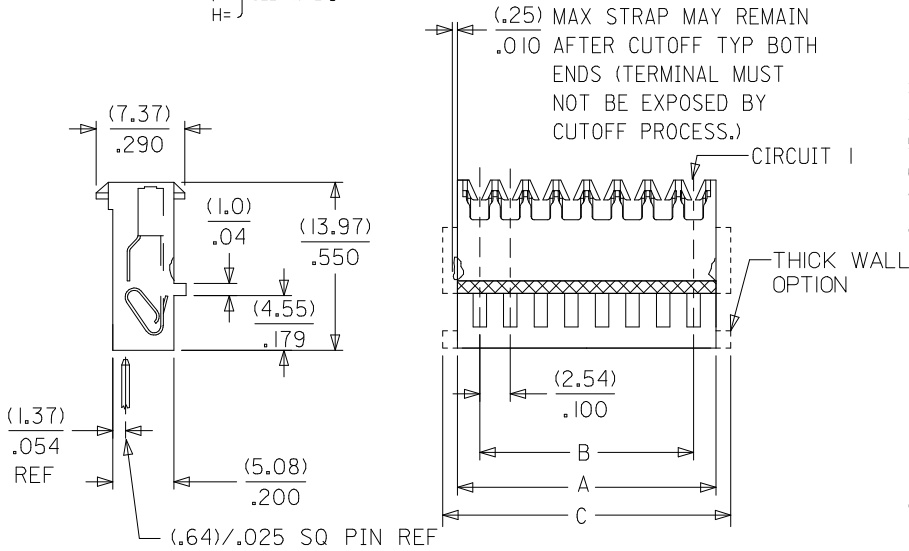

1. MATERIAL: UNFILLED NYLON, UL94V-2, MOLDED MATERIAL (CLEAR)
2. FINISH:
   - (102) OVERALL TIN: (0.00508)/(0.00200 MIN OVER (0.00254)/(0.00100 MIN COPPER.
   - (208) SELECT GOLD: (0.00038)/(0.00015 MIN, * SELECT TIN: (0.00254)/(0.00100 MIN, OVERALL NICKEL UNDERPLATE: (0.00127)/(0.00050 MIN.
   - (228) SELECT GOLD: (0.00076)/(0.00030 MIN, * SELECT TIN: (0.00254)/(0.00100 MIN, OVERALL NICKEL UNDERPLATE: (0.00127)/(0.00050 MIN.
   - (501) OVERALL GOLD: (0.00051)/(0.00020 MIN OVER (0.00076)/(0.00030 MIN NICKEL
   - (502) OVERALL GOLD: (0.00051)/(0.00020 MIN OVER (0.00127)/(0.00050 MIN NICKEL.
   - (503) OVERALL GOLD: (0.00076)/(0.00030 MIN OVER (0.00127)/(0.00050 MIN NICKEL.
   - (P909) OVERALL TIN: (0.00254)/(0.00100 MIN. *THE PRIMARY SHIPPING CARTON WILL BE LABELED COMPLIANT TO RoHS DIRECTIVE 2002/95/EC AND ELV ANNEX II OF DIRECTIVE 2000/53/EC*. CARTONS WITHOUT THIS LABEL MAY CONTAIN PRODUCT WITH TIN/LEAD PLATINGS.
3. PRODUCT SPECIFICATION: PS-7720-001
4. PACKAGING: BULK PK-7720-001 SEE CHART
5. THESE HOUSINGS ARE FOR USE WITH SINGLE 22 AWG WIRE TERMINATION ONLY
6. COLOR STRIPE TO RUN LENGTH OF RIB AS SHOWN (SEE CHART FOR COLOR)
7. SEE APPLICATION SPEC SMES-7720-0002 FOR ADDITIONAL INFORMATION.
8. WIRE SPECIFICATIONS: SEE SMES-7720-0002 (INSUL. DIA (1.52)/(0.060 MAX)
   - SLOT SIZE A FOR USE WITH: 26 AWG SOLID, STRANDED TINNED
   - SLOT SIZE H FOR USE WITH: 28 AWG SOLID, STRANDED TINNED, AND STRANDED TOPCOAT
   - SLOT SIZE F FOR USE WITH: 24 AWG SOLID, STRANDED TINNED, AND STRANDED TOPCOAT
   - SLOT SIZE E FOR USE WITH: 26 AWG STRANDED TOPCOAT
   - SLOT SIZE G FOR USE WITH: 22 AWG STRANDED TINNED
9. THIS PART CONFORMS TO CLASS B REQUIREMENTS OF COSMETIC SPECIFICATION PS-45499-002.

NO OF CKTS	DIM A	DIM B	DIM C
2	(5.44) .214	(2.54) .100	(7.59) .299
3	(7.98) .314	(5.08) .200	(10.13) .399
4	(10.52) .414	(7.62) .300	(12.67) .499
5	(13.06) .514	(10.16) .400	(15.21) .599
6	(15.60) .614	(12.70) .500	(17.75) .699
7	(18.14) .714	(15.24) .600	(20.29) .799
8	(20.68) .814	(17.78) .700	(22.83) .899
9	(23.22) .914	(20.30) .800	(25.37) .999
10	(25.76) 1.014	(22.86) .900	(27.91) 1.099
11	(28.30) 1.114	(25.40) 1.000	(30.45) 1.199
12	(30.84) 1.214	(27.94) 1.100	(32.99) 1.299
13	(33.38) 1.314	(30.48) 1.200	(35.53) 1.399
14	(35.92) 1.414	(33.02) 1.300	(38.07) 1.499
15	(38.46) 1.514	(35.56) 1.400	(40.61) 1.599
16	(41.00) 1.614	(38.10) 1.500	(43.15) 1.699
17	(43.54) 1.714	(40.64) 1.600	(45.69) 1.799
18	(46.08) 1.814	(43.18) 1.700	(48.23) 1.899
19	(48.62) 1.914	(45.72) 1.800	(50.77) 1.999
20	(51.16) 2.014	(48.26) 1.900	(53.31) 2.099
21	(53.70) 2.114	(50.80) 2.000	(55.85) 2.199
22	(56.24) 2.214	(53.34) 2.100	(58.39) 2.299
23	(58.78) 2.314	(55.88) 2.200	(60.93) 2.399
24	(61.32) 2.414	(58.42) 2.300	(63.47) 2.499
25	(63.86) 2.514	(60.96) 2.400	(66.01) 2.599
26	(66.40) 2.614	(63.50) 2.500	(68.55) 2.699
27	(68.94) 2.714	(66.04) 2.600	(71.09) 2.799
28	(71.48) 2.814	(68.58) 2.700	(73.63) 2.899

CORRECT HSG. NO.'S EC NO: UCP2009-2291 DRWN:MKIPPER 2009/04/16 CHKD:SSOUSEK 2009/04/17 APPR:FSM:TH 2009/04/17	QUALITY SYMBOLS ▽=0 ◁=0	DESCRIPTION REV	BA

GENERAL TOLERANCES (UNLESS SPECIFIED)	
	ANGULAR ±1/2°
DRAFT WHERE APPLICABLE MUST REMAIN WITHIN DIMENSIONS	

DIMENSION STYLE MM/IN	
DRAWN BY SAMIEC	DATE 2004/04/13
CHECKED BY SAMIEC	DATE 2004/04/13
APPROVED BY MARGULIS	DATE 2004/04/13
MATERIAL NO. SEE CHART	

SCALE ---	DESIGN UNITS INCH	THIRD ANGLE PROJECTION
TITLE KK 100 IDT CONNECTOR ASSEMBLY		
MOLEX INCORPORATED		
DOCUMENT NO. SD-7720-001		SHEET NO. 1 OF *